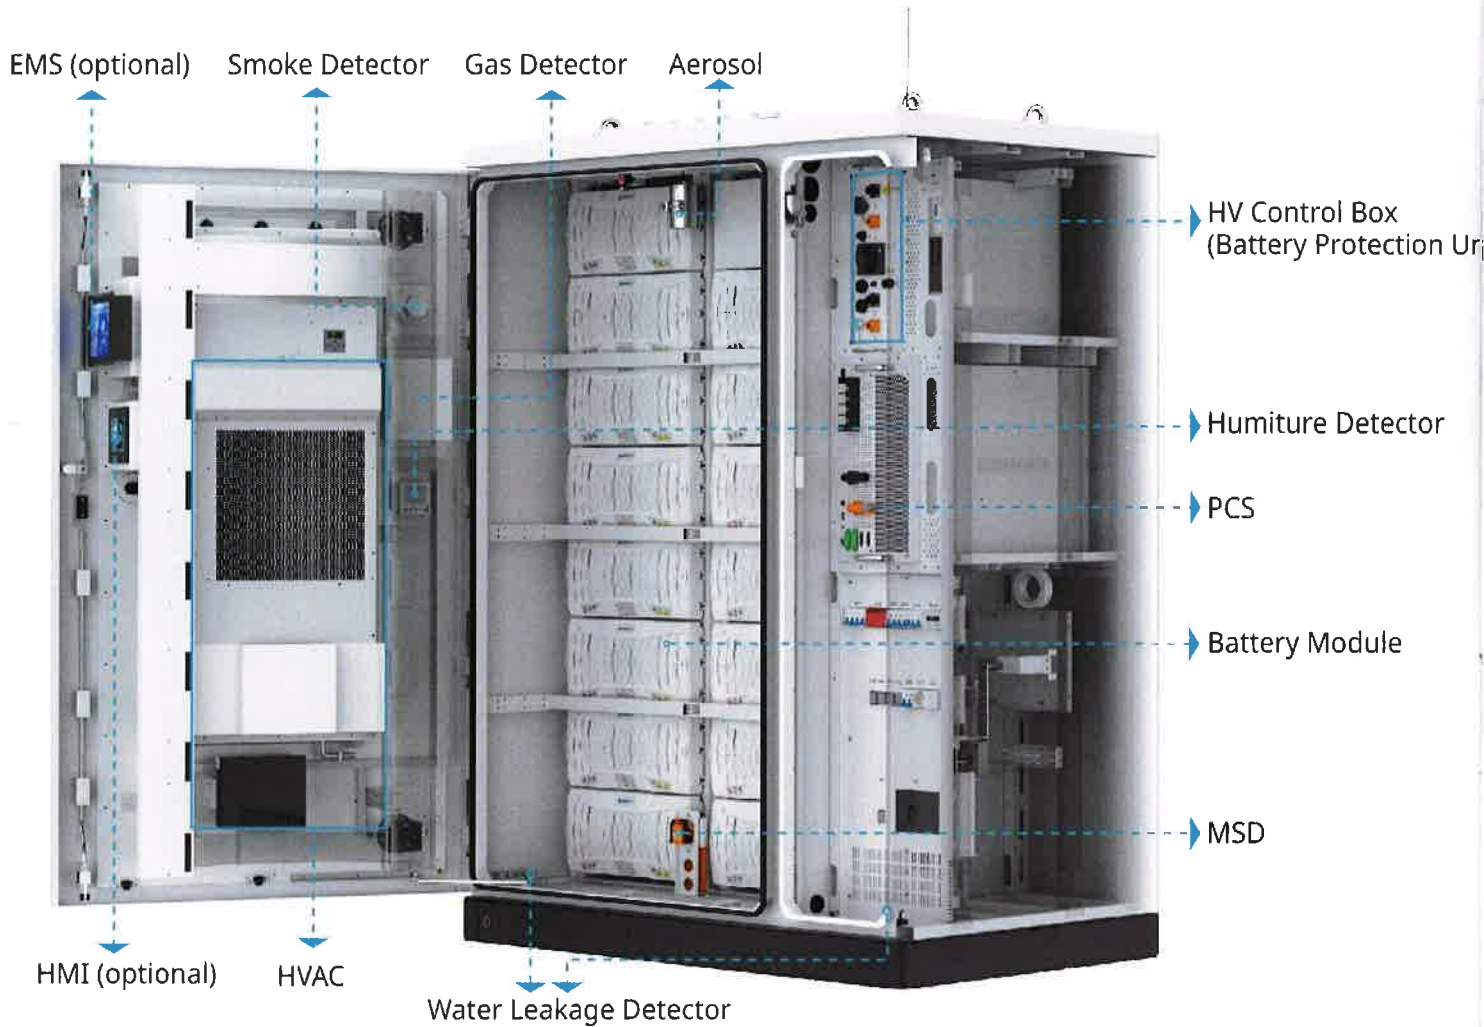

# FLEX 241 AIO\*

All-in-one Air Cooling Outdoor Cabinet BESS

- Easy Scalability**  
Up to MWh-level capacity
- Active Balancing BMS**  
Maximizes usable capacity & Extends battery life
- Highly Integrated**  
All-in-one design integrated with battery and PCS

\*AIO: The battery and PCS are integrated in an all-in-one system.